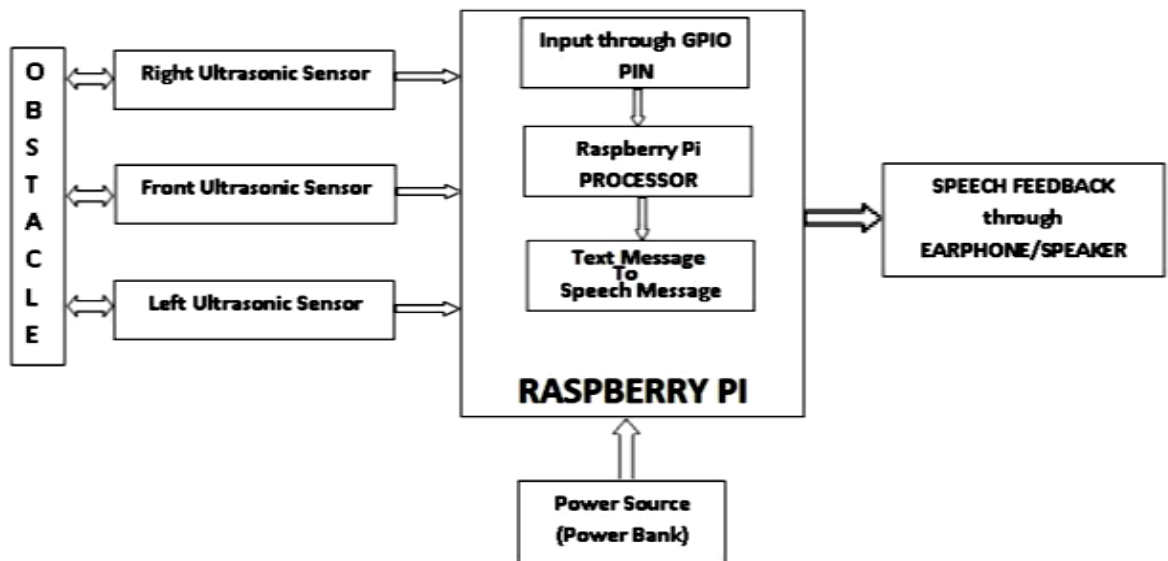

ATTENTIVE ESCORT FOR VISUALLY IMPAIRED PEOPLE USING IMAGE PROCESSING

This new initiative creates a device which is attached to an optics which aids for visually impaired person to lead their life as equal as normal person with confident such device is named as ATTENTIVE ESCORT which surely helps the visually impaired person by taking the live video and identify the objects in and around them, and also used for safety walk. The device embedded with camera along with sensors using image processing techniques for informing the distance of static and dynamic objects.